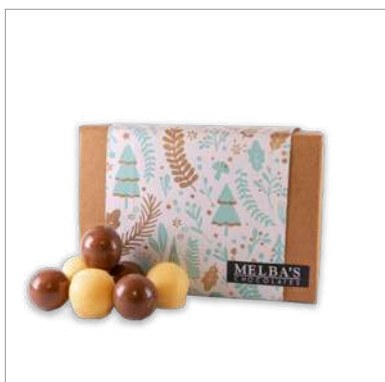

MC382. Apricot Delight Gift Box 300g

150g Milk Chocolate Aprichocs
150g Yoghurt Apricot Balls

$16.00 inc GST