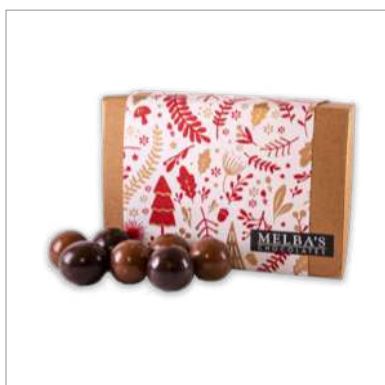

MC383. Cherrychoc Delight Gift Box 300g

150g Milk Chocolate Cherrychocs
150g Dark Chocolate Cherrychocs

$16.00 inc GST